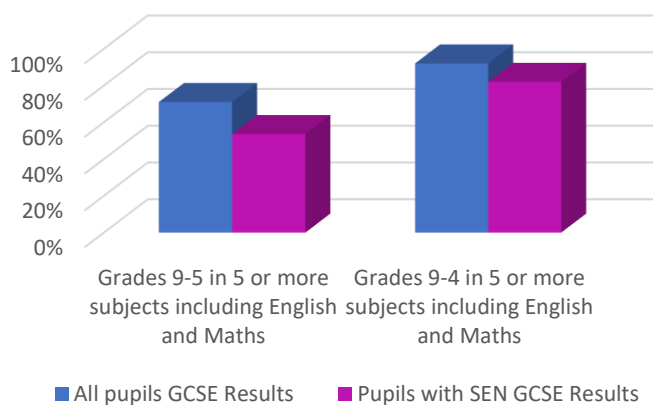

Exam Results

GCSE Results 2023 (ALPS Data)

Pupils In Other Vulnerable Groups

	Overall number of pupils	Number of pupils in this category with SEN	Percentage of pupils with SEN in this category
Pupils in Other Vulnerable Groups			
EAL	119	19	16.0%
Jersey Premium	128	50	39.0%
Summer Born (1st April to 1st August)	281	115	40.9%