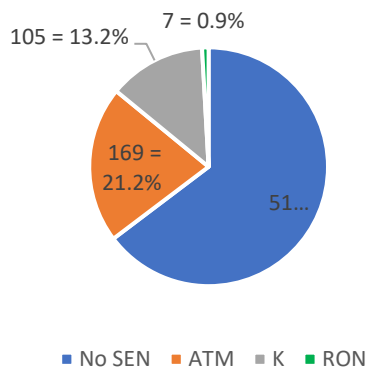

SEN Information Report Data

Total Pupils on Roll Summer Term 2023

Percentage of Pupils on Roll with SEN

Inclusion Register Numbers and Categories

Category	Need	Total
ATM	ASC	10
	SEMH	62
	SPLD	75
	HI/VI	5
	Physical/Medical/Other	17
K- SEN support	ASC	5
	SEMH	59
	SPLD	18
	HI/VI	2
	Physical/Medical	21
RON	ASC	6
	SEMH	1

Exam Results

GCSE Results 2023 (ALPS Data)

Pupils In Other Vulnerable Groups

	Overall number of pupils	Number of pupils in this category with SEN	Percentage of pupils with SEN in this category
Pupils in Other Vulnerable Groups			
EAL	119	19	16.0%
Jersey Premium	128	50	39.0%
Summer Born (1st April to 1st August)	281	115	40.9%